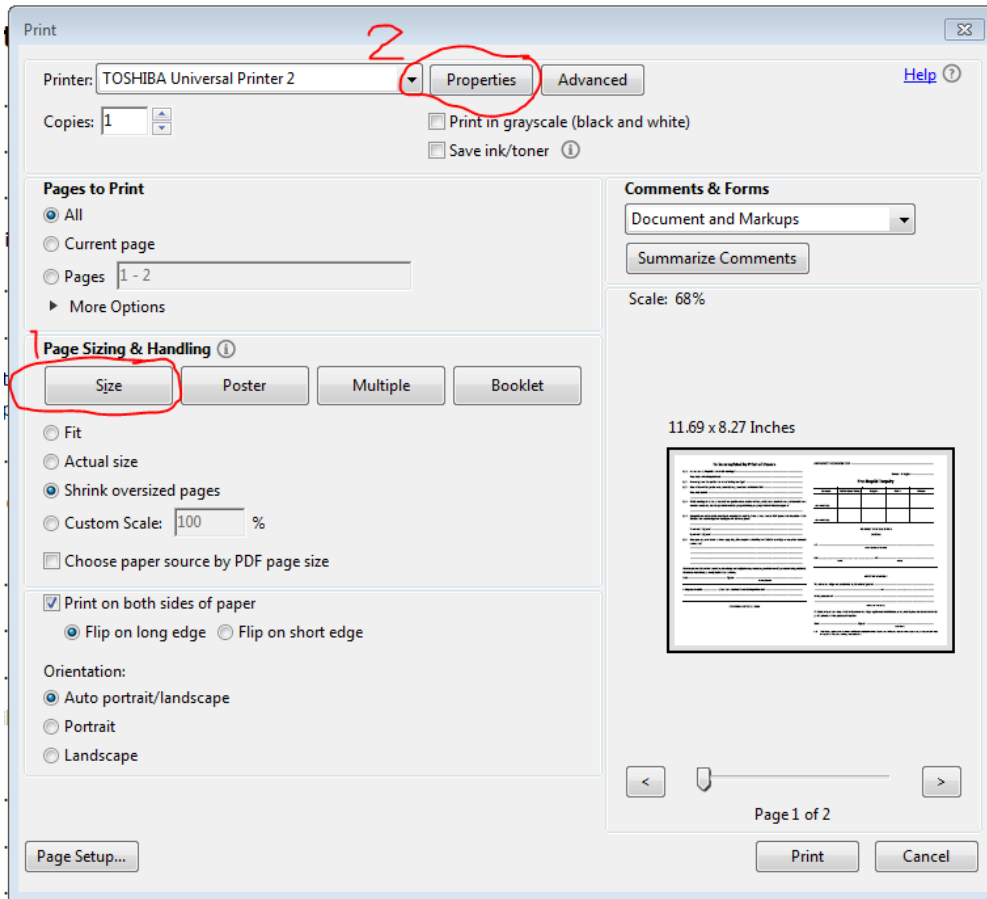

# Pre-Nuptial Inquiry Form Printer Settings A3 Version

Pre-Nuptial Inquiry Form  
Printer Settings A3 Version